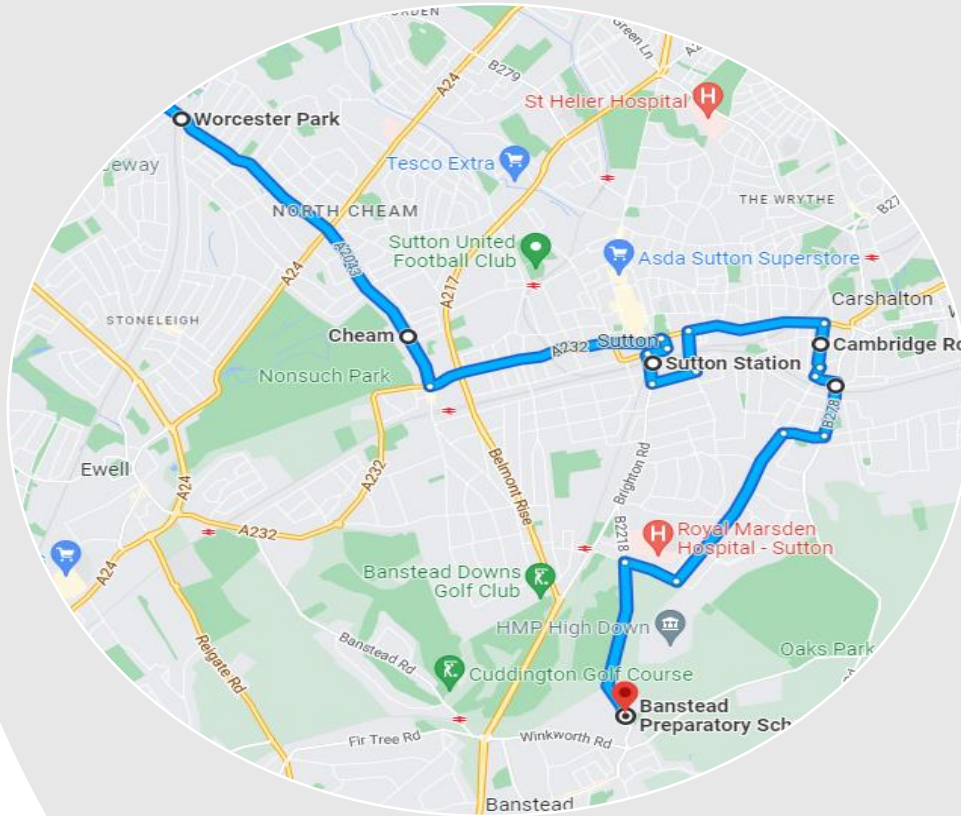

Route 1: Worcester Park, Cheam, Sutton & Carshalton

8.2 Miles – 29 min without traffic

07:15*

Worcester Park Station

07:25*

North Cheam j/w A24

07:30*

Cheam High Street

07:40*

Sutton Station

07:55*

Carshalton High Street

08:05*

Carshalton Beeches Station

08:15*

Banstead Prep School

*Departure times have been trialled during term time but will be subject to change according to prevailing traffic conditions.